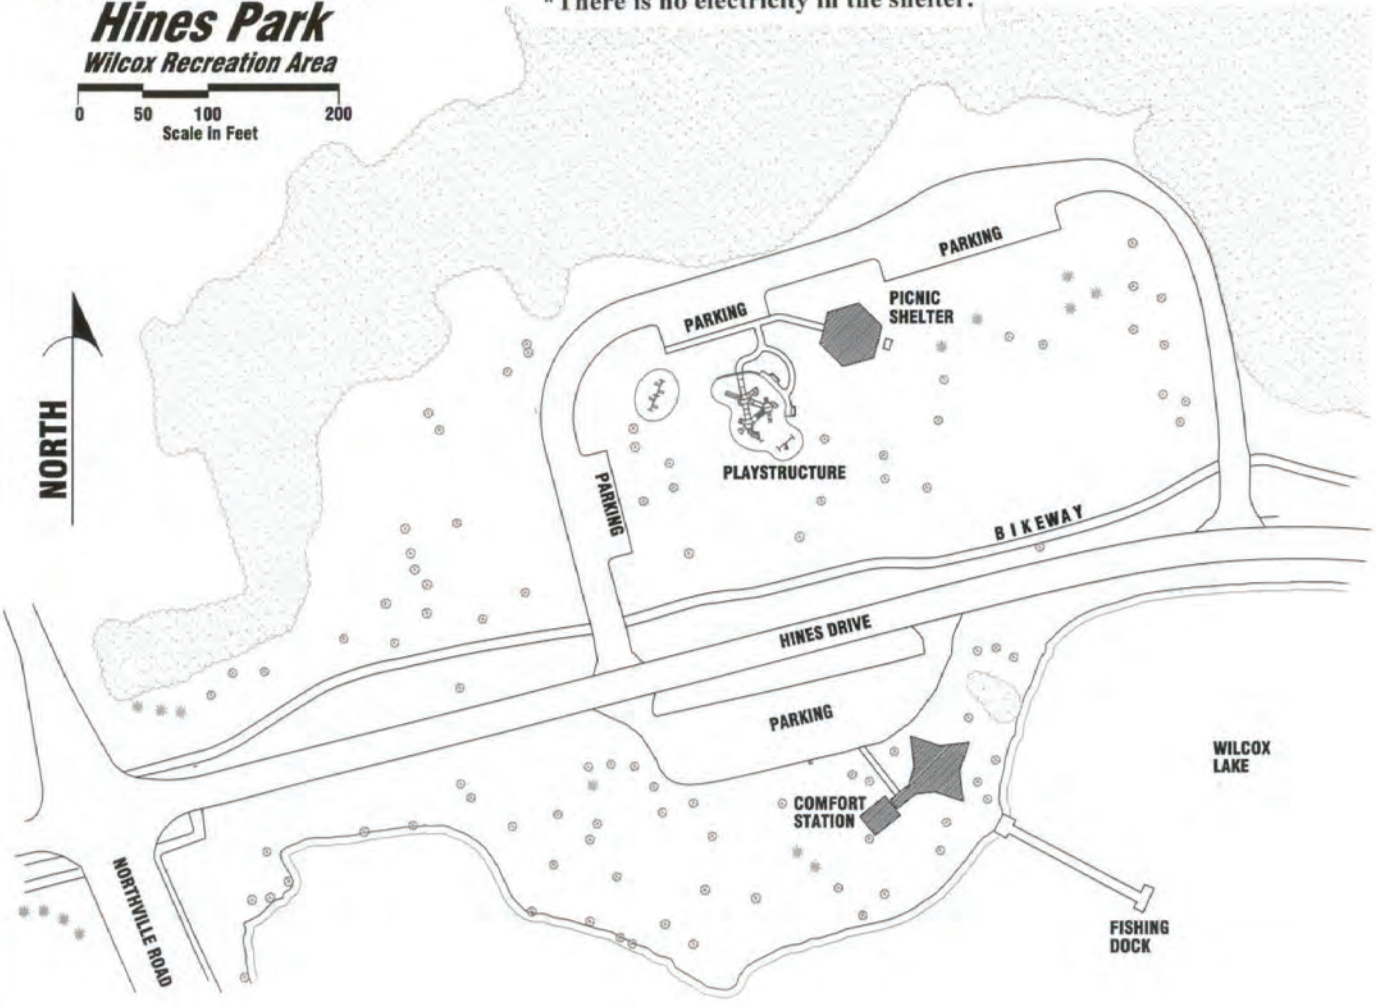

**Wayne County Parks**  
**Hines Park**  
**Wilcox Recreation Area**

Shelter Capacity 50 people  
\*There is no electricity in the shelter.

**WILCOX LAKE**

**FISHING DOCK**

**HINES DRIVE**

**BIKEWAY**

**PLAYSTRUCTURE**

**PICNIC SHELTER**

**PARKING**

**COMFORT STATION**

**PARKING**

**PARKING**

**PARKING**

**NORTHVILLE ROAD**